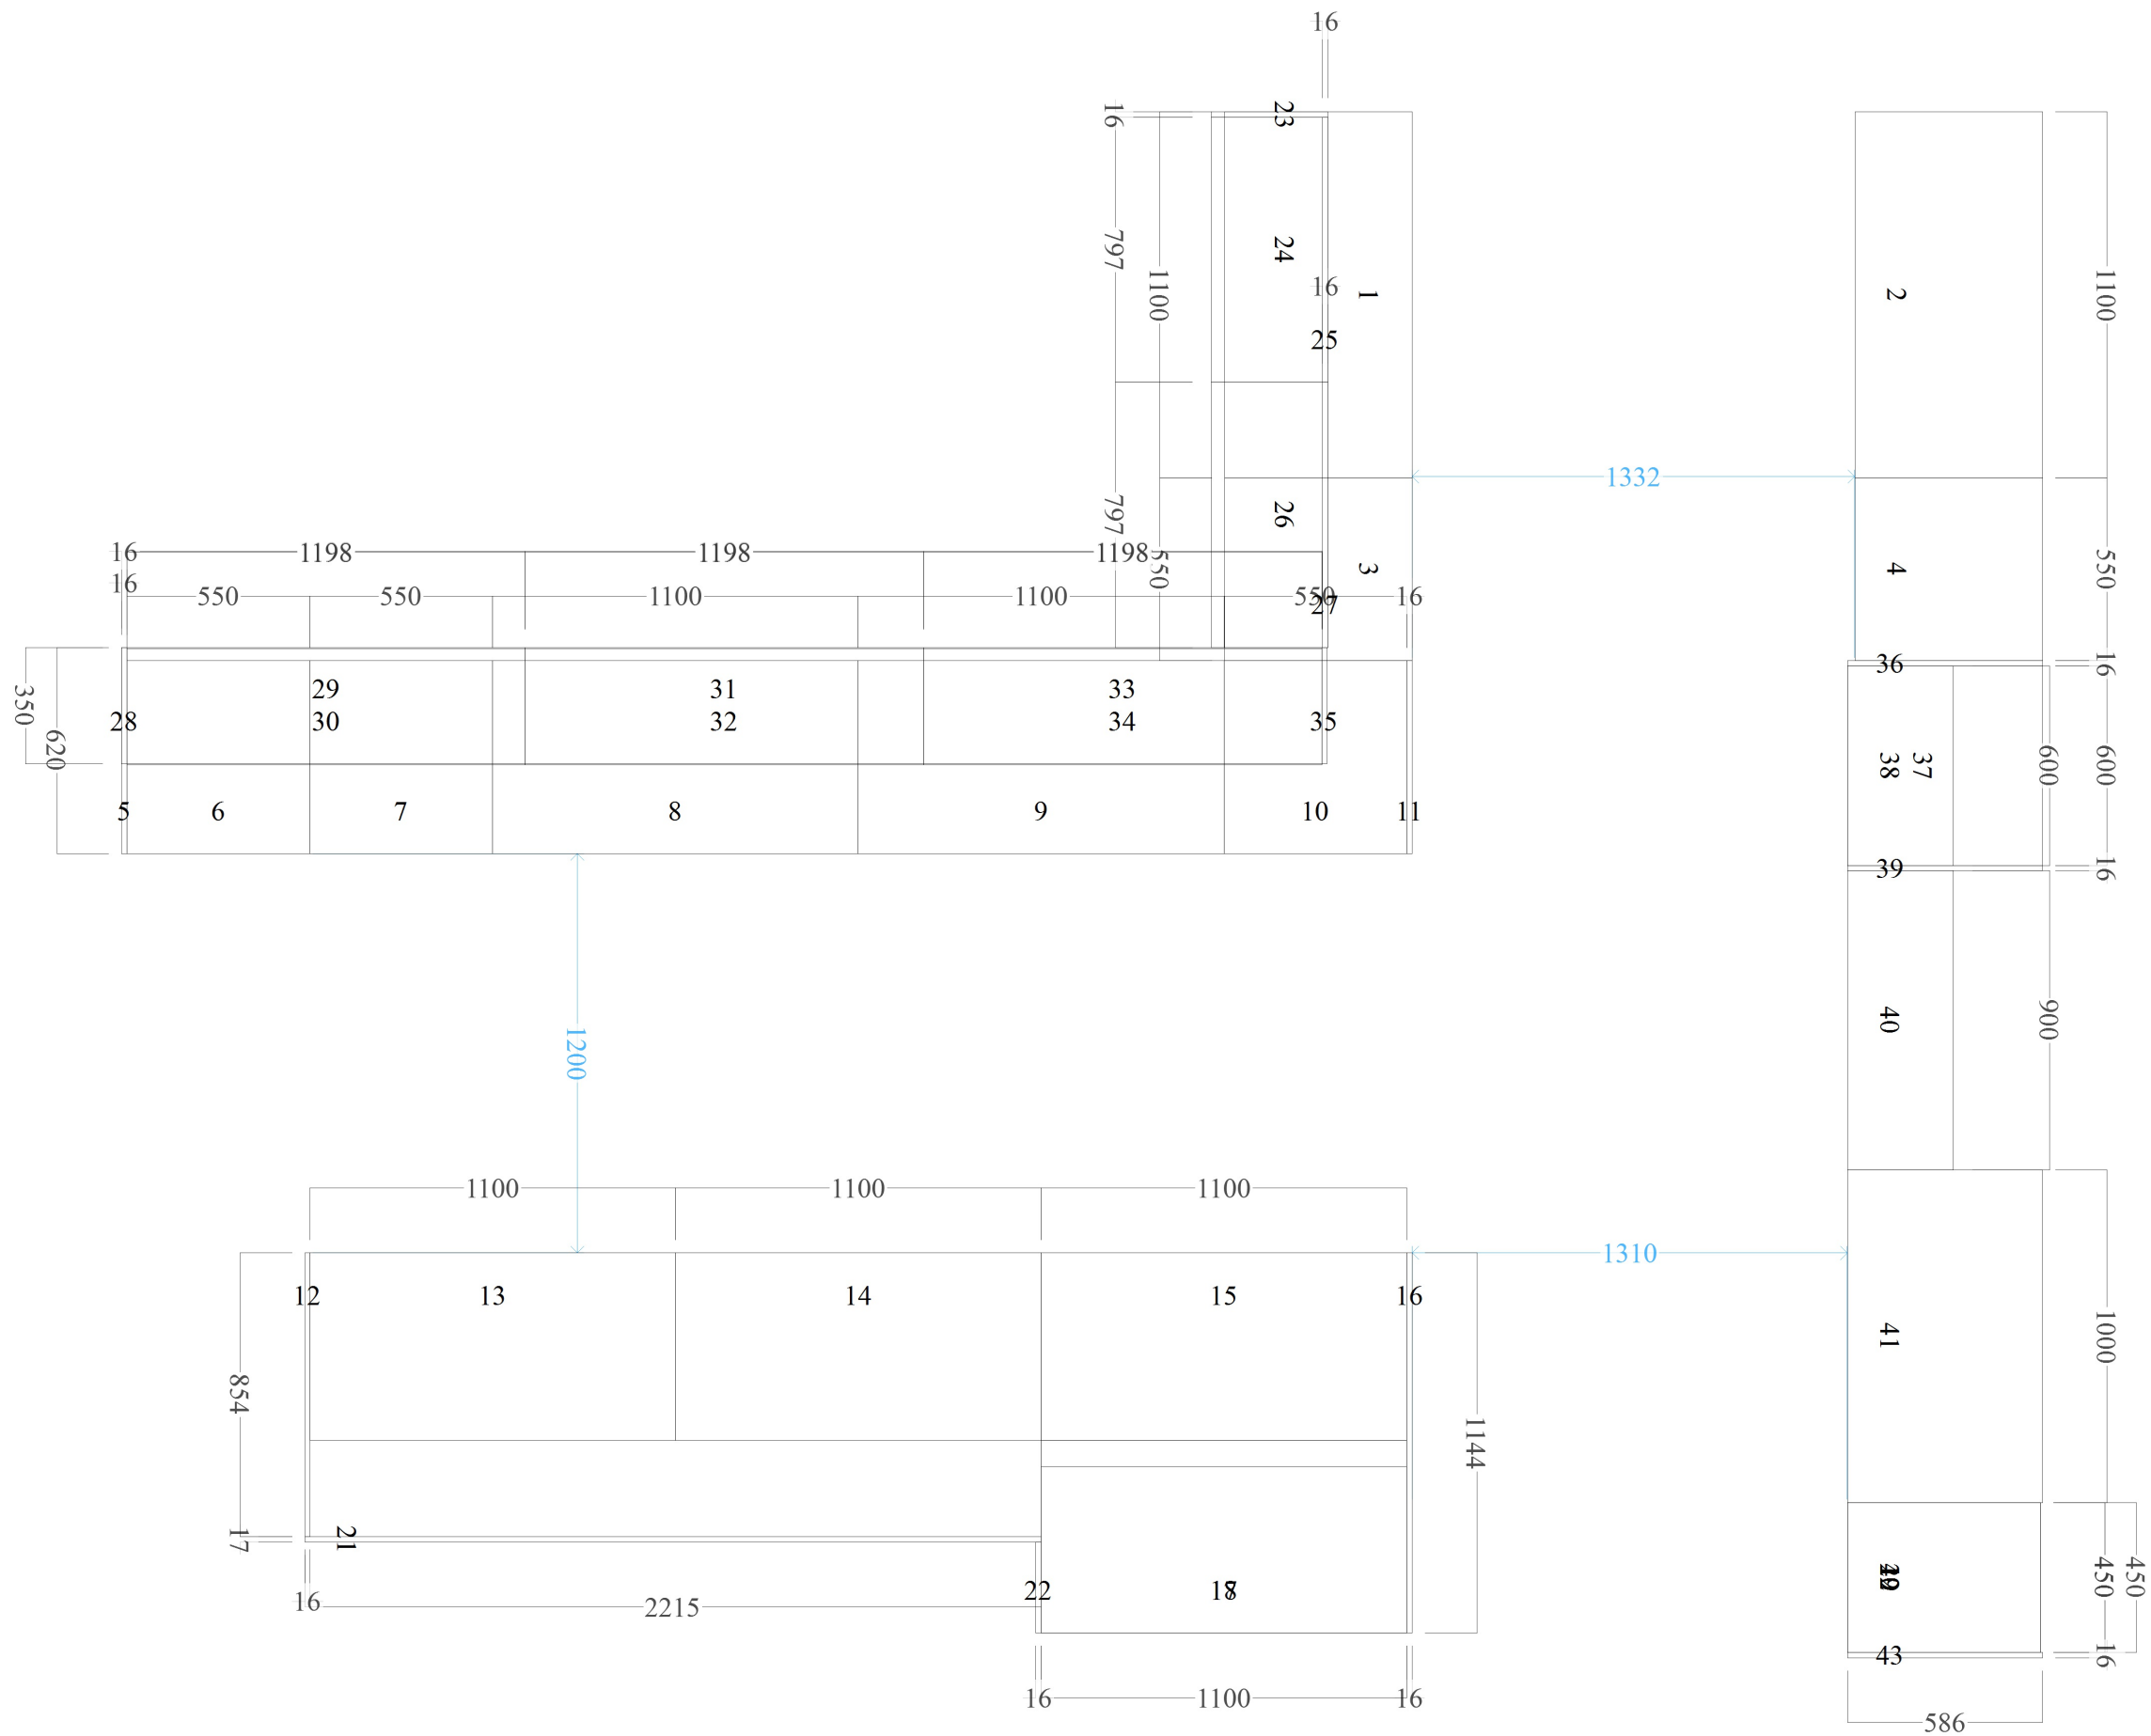

3D Kitchen
123 Demo PDF
New Zealand
Email: sales@3dkitchen.com

3D Kitchen
123 Kitchen Place
New Zealand
Date: 31/01/2017 Time: 3:00pm
111-222-12345

DOOR:
Solid
COLOR:
White
HANDLE:
Metal
COUNTER:
Stone

REF#:
00021542
DELIVERY:
10/02/2017

COMMENTS: